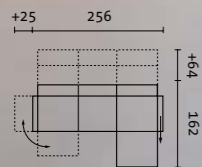

ZEITLOS UND WERTBESTÄNDIG: ARRANGEMENT AUS EINEM SESSEL GRACE GLOSSY IN TÜRKIS/GOLD SOWIE EINER GROSSZÜGIGEN ECKLÖSUNG RORO-MEDIUM AUS ANSTELLSOFA MIT DREHSITZ LINKS UND LONGCHAIR MIT VERSCHIEBBARER SEITENLEHNE; BEZOGEN MIT HOCHWERTIGEM OFFENPORIGEM LEDER. BEISTELLTISCH: RORO.

Sessel grace   B / T / H   65 / 65 / 76 cm
Tisch roro   B / T / H   67 / 67 / 25 cm

TIMELESS, LASTING VALUE: ARRANGEMENT CONSISTING OF A GRACE GLOSSY ARMCHAIR IN TURQUOISE/GOLD AND A GENEROUSLY-SIZED RORO-MEDIUM CORNER SUITE THAT COMBINES AN ANNEXE SOFA WITH A SWIV-EL SEAT ON THE LEFT AND A LONGCHAIR WITH A MOV-ABLE SIDE REST ELEMENT, BOTH COVERED IN PREMIUM OPEN-PORED LEATHER. OCCASIONAL TABLE: RORO.

chair grace   w / d / h   65 / 65 / 76 cm
table roro   w / d / h   67 / 67 / 25 cm